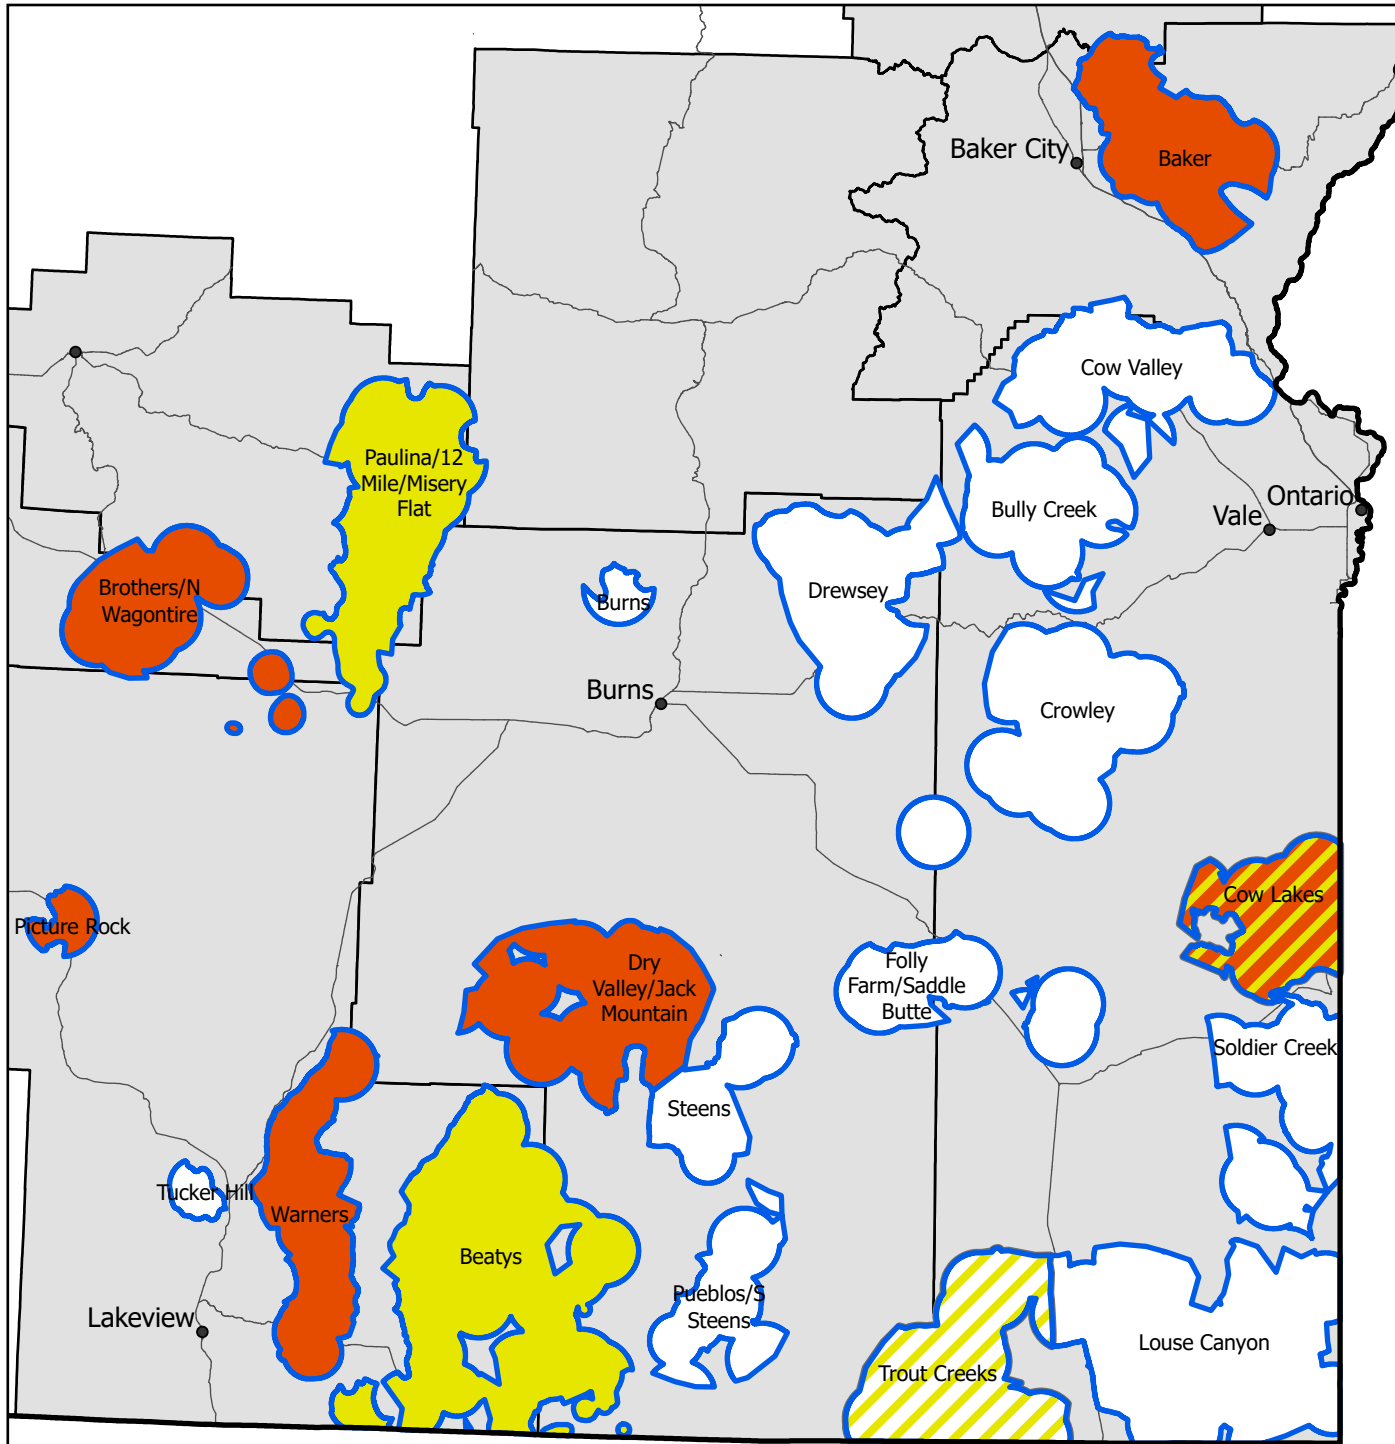

2022 BLM Adaptive Management Triggers Status by Oregon Greater Sage-grouse Priority Areas of Concern (PAC)

- Oregon Sage-grouse Counties
- Highways
- Priority Areas for Conservation (PAC)
- Population Trigger**
 - hard
 - soft
 - none
- Habitat Trigger**
 - soft
 - none